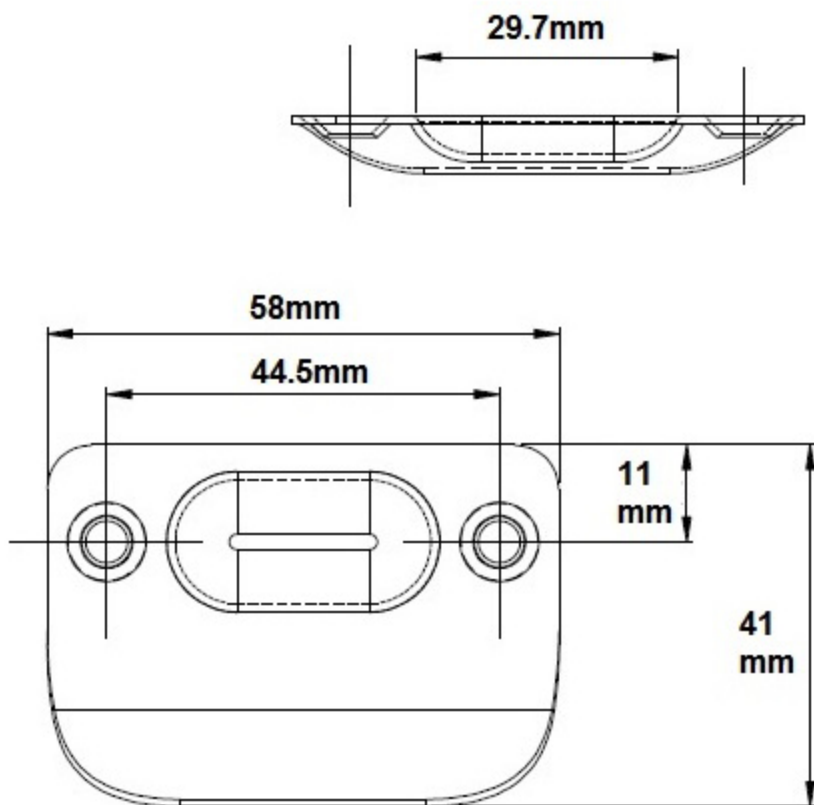

Roller Catch Plate-020-1400 Series

**RELIANCE LOCKS
& HARDWARE**

SJ Imports Ltd.