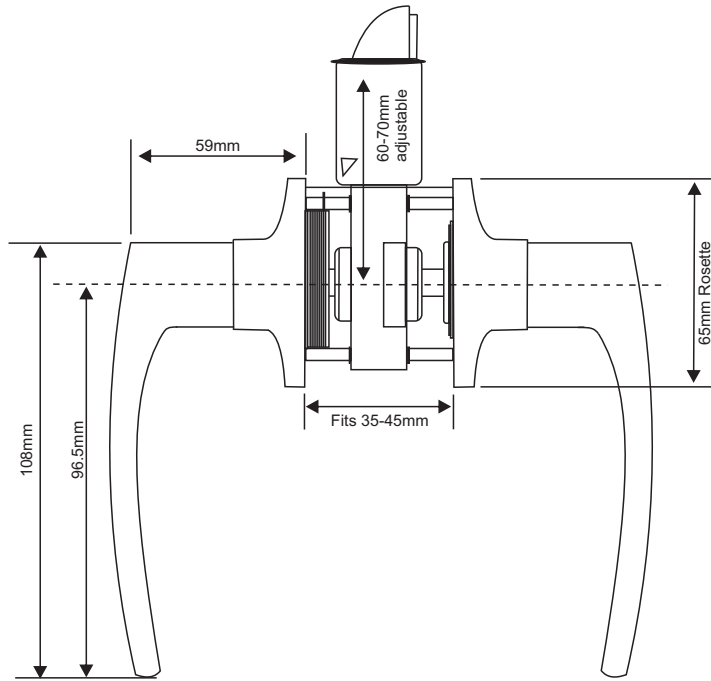

Crest Lever- 8028 series

Removable Face Plate
to Drive-In version

DRIVE IN LATCH

FULL LIP RADIUS STRIKE