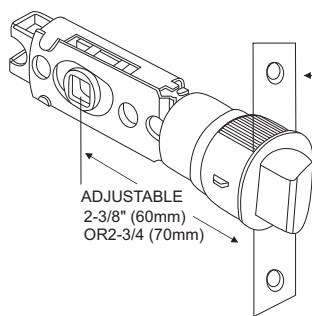

Crest Lever- 8028 series

Removable Face Plate
to Drive-In version

DRIVE IN LATCH

FULL LIP RADIUS STRIKE