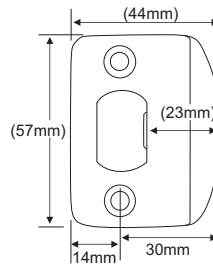

Crest Lever- 8028 series

Removable Face Plate
to Drive-In version

DRIVE IN LATCH

FULL LIP RADIUS STRIKE