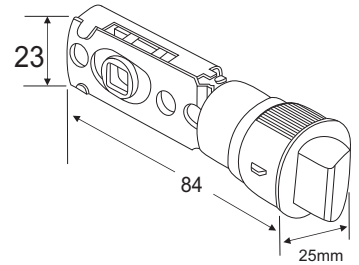

Crest Lever- 8028 series

Removable Face Plate
to Drive-In version

DRIVE IN LATCH

FULL LIP RADIUS STRIKE