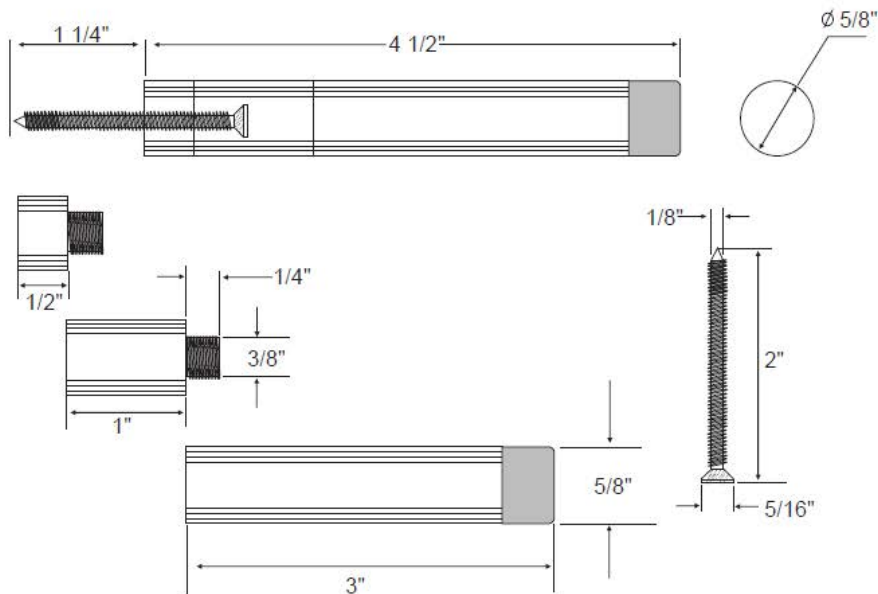

4-1/2" Extension Solid Brass Door Stop

Finishes Available:

10B - Oil Rubbed Bronzed
C26 - Polished Chrome
C15 - Satin Nickel
26D - Brushed Chrome
L1 - Flat Black