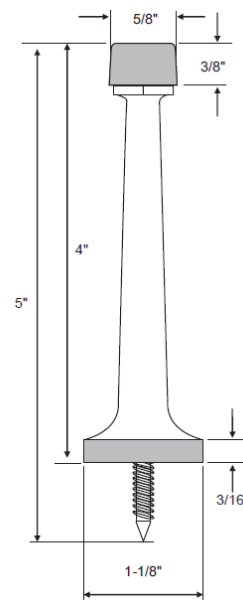

3" Solid Brass Door Stop

022-1510

Finishes Available: 022-1510

10B - Oil Rubbed Bronzed,
C26 - Polished Chrome,
C15 - Satin Nickel
L1 - Flat Black

C3 - Polished Brass
C4 - Satin Brass
26D-Brushed Chrome
17A- Antique Nickel

4" Solid Brass Door Stop

022-1509

Finishes Available: 022-1509

C26 - Polished Chrome,
C15 - Satin Nickel
26D - Brushed Chrome

022-1512

4-1/2" Extension Solid Brass Door Stop

Finishes Available:

10B - Oil Rubbed Bronzed
C26 - Polished Chrome
C15 - Satin Nickel
26D - Brushed Chrome
L1 - Flat Black