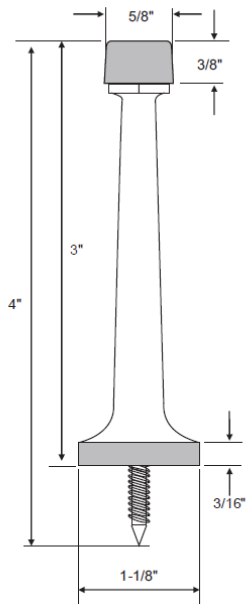

3" Solid Brass Door Stop

022-1510

Finishes Available: 022-1510

10B - Oil Rubbed Bronzed,
C26 - Polished Chrome,
C15 - Satin Nickel
L1 - Flat Black

C3 - Polished Brass
C4 - Satin Brass
26D-Brushed Chrome
17A- Antique Nickel

4" Solid Brass Door Stop

022-1509

Finishes Available: 022-1509

C26 - Polished Chrome,
C15 - Satin Nickel
26D - Brushed Chrome

022-1512

4-1/2" Extension Solid Brass Door Stop

Finishes Available:

10B - Oil Rubbed Bronzed
C26 - Polished Chrome
C15 - Satin Nickel
26D - Brushed Chrome
L1 - Flat Black