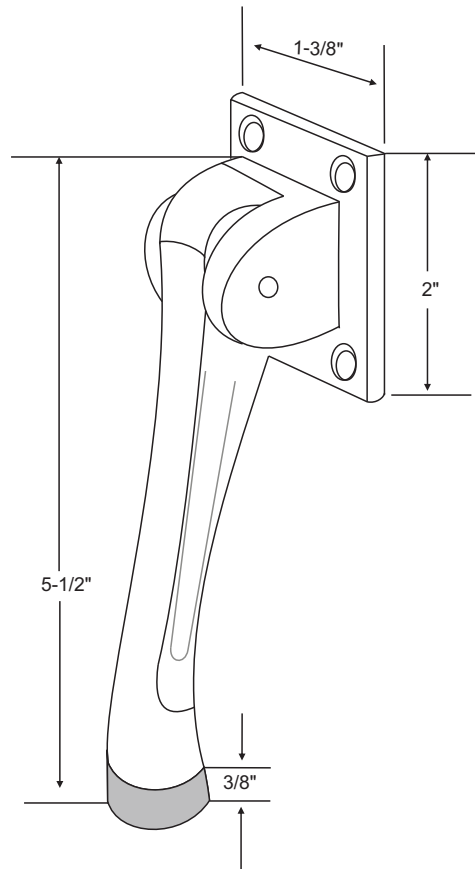

Door Holder - Fold Down 022-1516

Zinc Series

Solid Brass Series