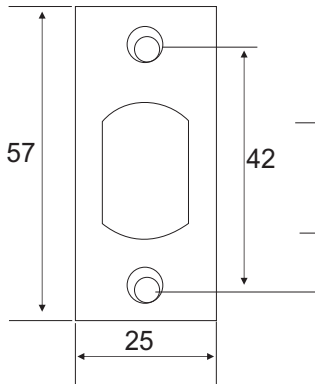

Double Cylinder Deadbolt -D102 Series

Strike Plate

Mortise Face Plate

Removable Face Plate to Drive-In version