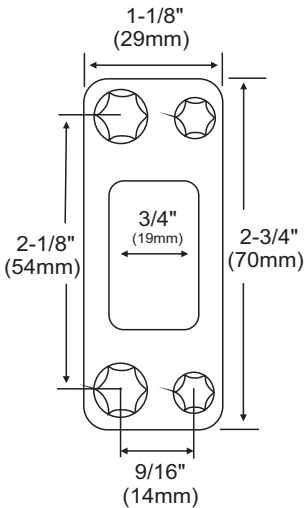

Double Cylinder Deadbolt -D102 Series

Strike Plate

Mortise Face Plate

Removable Face Plate to Drive-In version