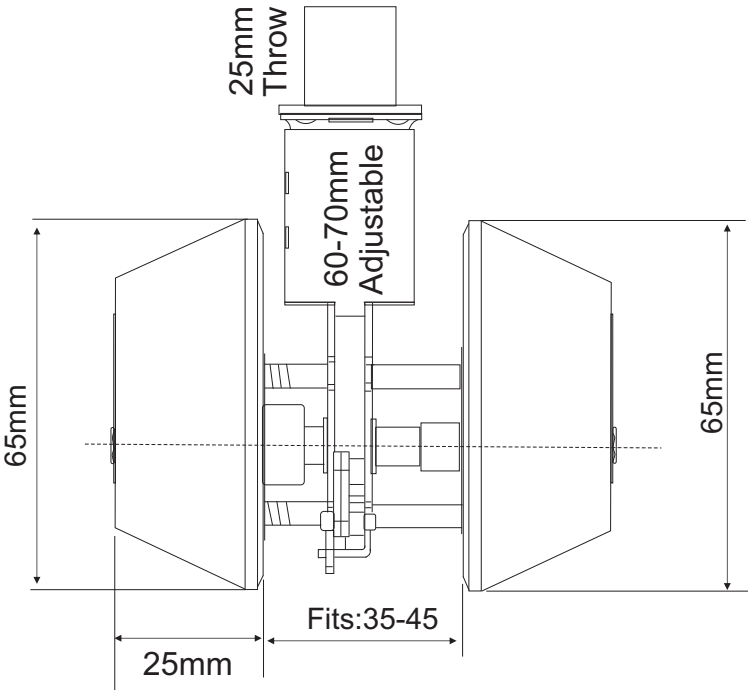

Double Cylinder Deadbolt -D102 Series

Strike Plate

Mortise Face Plate

Removable Face Plate to Drive-In version