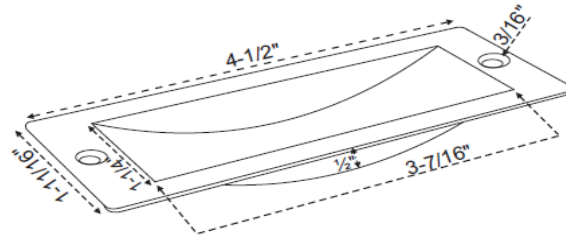

Specifications

Rectangular Recess Door Pulls

SKU # 044-42114 Series

Features

- Material: Zamak
- Exposed Screws
- Quick Installation

Available Finish

- ☐ Polished Chrome-C26
- ☐ Brushed Chrome-26D
- ☐ Oil Rubbed Bronze-10B
- ☐ Satin Nickel-C15
- ☐ Matte Black-L1