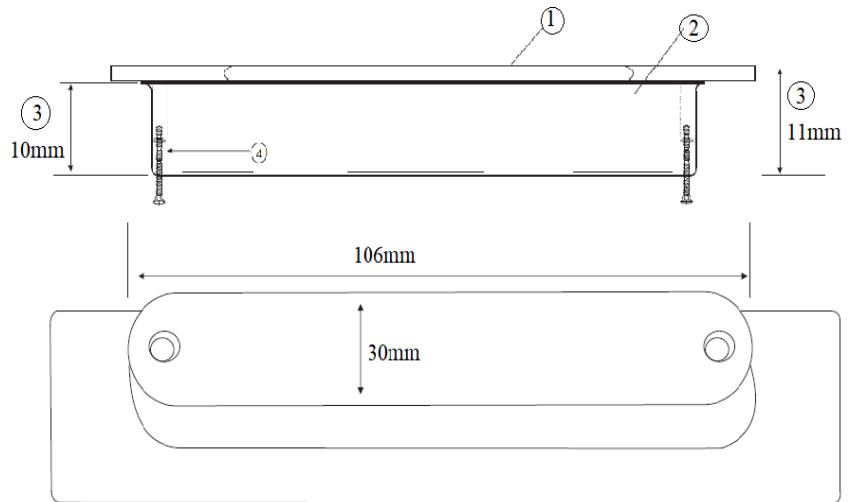

Specifications

SKU # 044-42118 Series

Features

- Material: Zamak/Stainless
- Concealed Screws

Available Finish

- Polished Chrome-C26
- Oil Rubbed Bronze-10B
- Satin Nickel-C15
- Matte Black-L1

Available Finish

- Polished Chrome-C26
- Oil Rubbed Bronze-10B
- Satin Nickel-C15
- Matte Black-L1

Installation

Single sided or back to back

Note:

Back to Back installation on 42118 series may require some fabrication.

Please check before door prep.

	Components	Dimensions	Dimensions	Finish	Qty
		(mm)	(inches)		
1	Face Cover Plate	128 x 37	5-1/16 x 1-1/2	C15 / 10B / C26 / L1	1
2	Finger Space	83 x 19	3-1/4 x 3/4		
3	Cut-out size	106 x 30	4-3/16 x 1-3/16		
4	Height / Depth	11 x 10	7/16 x 3/8		
5	Screws		8/32 x 1-3/4		2