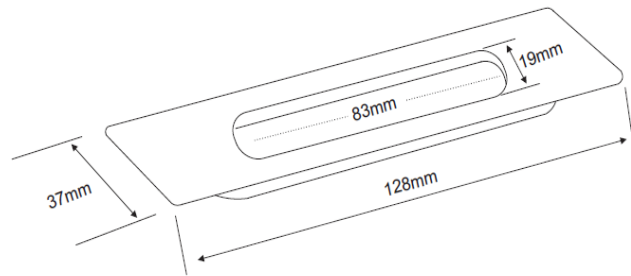

Specifications

SKU # 044-42118 Series

Features

- Material: Zamak/Stainless
- Concealed Screws

Available Finish

- Polished Chrome-C26
- Oil Rubbed Bronze-10B
- Satin Nickel-C15
- Matte Black-L1

Available Finish

- Polished Chrome-C26
- Oil Rubbed Bronze-10B
- Satin Nickel-C15
- Matte Black-L1

Installation

Single sided or back to back

Note:

Back to Back installation on 42118 series may require some fabrication.

Please check before door prep.

	Components	Dimensions	Dimensions	Finish	Qty
		(mm)	(inches)		
1	Face Cover Plate	128 x 37	5-1/16 x 1-1/2	C15 / 10B / C26 / L1	1
2	Finger Space	83 x 19	3-1/4 x 3/4		
3	Cut-out size	106 x 30	4-3/16 x 1-3/16		
4	Height / Depth	11 x 10	7/16 x 3/8		
5	Screws		8/32 x 1-3/4		2