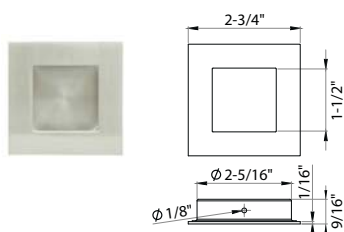

### Specifications

Stainless Steel, Concealed Fixing, Screws included  
Only available for Dummy/Passage Functions  
Finishes: US32, US32D, US10B, US19

**FHIX01**  
Flush Cup Pull

**FHIX03**  
Flush Cup Pull

**FHIX06**  
Flush Cup Pull

**FHIX02**  
Flush Cup Pull

**FHIX04**  
Flush Cup Pull

**FHIX07**  
Flush Cup Pull

**FHIX05**  
Flush Cup Pull

**EPIX01**  
Edge Pull