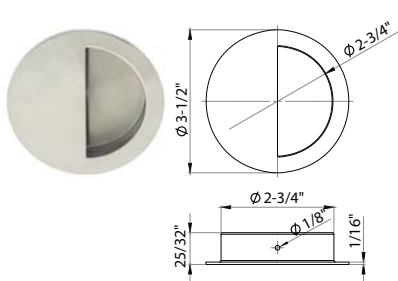

### Specifications

Stainless Steel, Concealed Fixing, Screws included  
Only available for Dummy/Passage Functions  
Finishes: US32, US32D, US10B, US19

**FHIX01**  
Flush Cup Pull

**FHIX03**  
Flush Cup Pull

**FHIX06**  
Flush Cup Pull

**FHIX02**  
Flush Cup Pull

**FHIX04**  
Flush Cup Pull

**FHIX07**  
Flush Cup Pull

**FHIX05**  
Flush Cup Pull

**EPIX01**  
Edge Pull