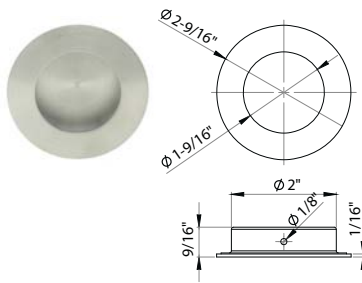

## Flush Cup Pulls (Dummy/Passage Only)

### Specifications

Stainless Steel, Concealed Fixing, Screws included  
Only available for Dummy/Passage Functions  
Finishes: US32, US32D, US10B, US19

**FHIX01**  
Flush Cup Pull

**FHIX03**  
Flush Cup Pull

**FHIX06**  
Flush Cup Pull

**FHIX02**  
Flush Cup Pull

**FHIX04**  
Flush Cup Pull

**FHIX07**  
Flush Cup Pull

**FHIX05**  
Flush Cup Pull

**EPIX01**  
Edge Pull