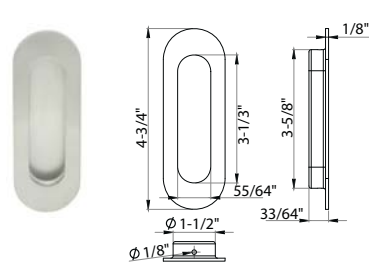

### Specifications

Stainless Steel, Concealed Fixing, Screws included  
Only available for Dummy/Passage Functions  
Finishes: US32, US32D, US10B, US19

**FHIX01**  
Flush Cup Pull

**FHIX03**  
Flush Cup Pull

**FHIX06**  
Flush Cup Pull

**FHIX02**  
Flush Cup Pull

**FHIX04**  
Flush Cup Pull

**FHIX07**  
Flush Cup Pull

**FHIX05**  
Flush Cup Pull

**EPIX01**  
Edge Pull