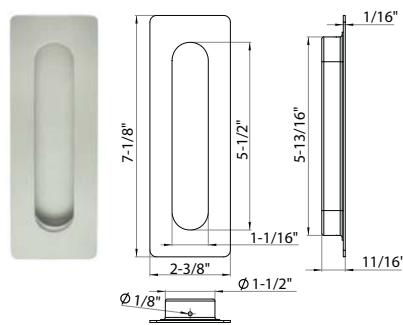

## Flush Cup Pulls (Dummy/Passage Only)

### Specifications

Stainless Steel, Concealed Fixing, Screws included  
Only available for Dummy/Passage Functions  
Finishes: US32, US32D, US10B, US19

**FHIX01**  
Flush Cup Pull

**FHIX03**  
Flush Cup Pull

**FHIX06**  
Flush Cup Pull

**FHIX02**  
Flush Cup Pull

**FHIX04**  
Flush Cup Pull

**FHIX07**  
Flush Cup Pull

**FHIX05**  
Flush Cup Pull

**EPIX01**  
Edge Pull