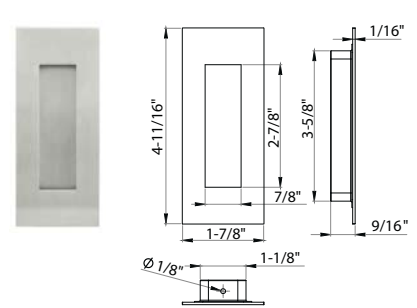

### Specifications

Stainless Steel, Concealed Fixing, Screws included  
Only available for Dummy/Passage Functions  
Finishes: US32, US32D, US10B, US19

**FHIX01**  
Flush Cup Pull

**FHIX03**  
Flush Cup Pull

**FHIX06**  
Flush Cup Pull

**FHIX02**  
Flush Cup Pull

**FHIX04**  
Flush Cup Pull

**FHIX07**  
Flush Cup Pull

**FHIX05**  
Flush Cup Pull

**EPIX01**  
Edge Pull