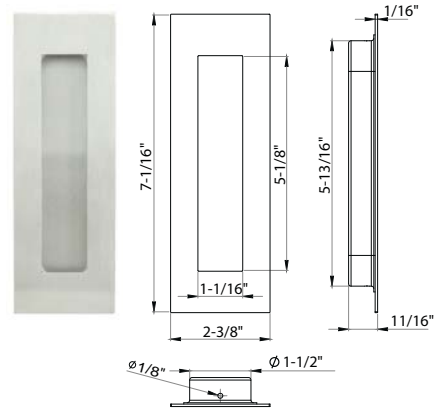

### Specifications

Stainless Steel, Concealed Fixing, Screws included  
Only available for Dummy/Passage Functions  
Finishes: US32, US32D, US10B, US19

**FHIX01**  
Flush Cup Pull

**FHIX03**  
Flush Cup Pull

**FHIX06**  
Flush Cup Pull

**FHIX02**  
Flush Cup Pull

**FHIX04**  
Flush Cup Pull

**FHIX07**  
Flush Cup Pull

**FHIX05**  
Flush Cup Pull

**EPIX01**  
Edge Pull