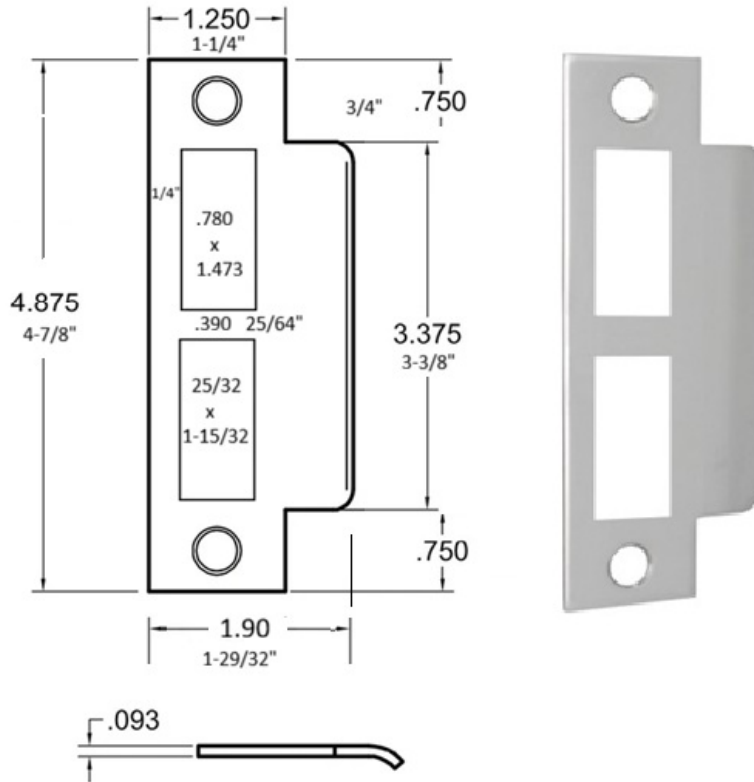

# Standard Mortise Strike

## Mortise Strike-MC01

Satin Stainless-32D

Polished Stainless-32

Specialized  
Custom Strike Plates  
made according to requirement